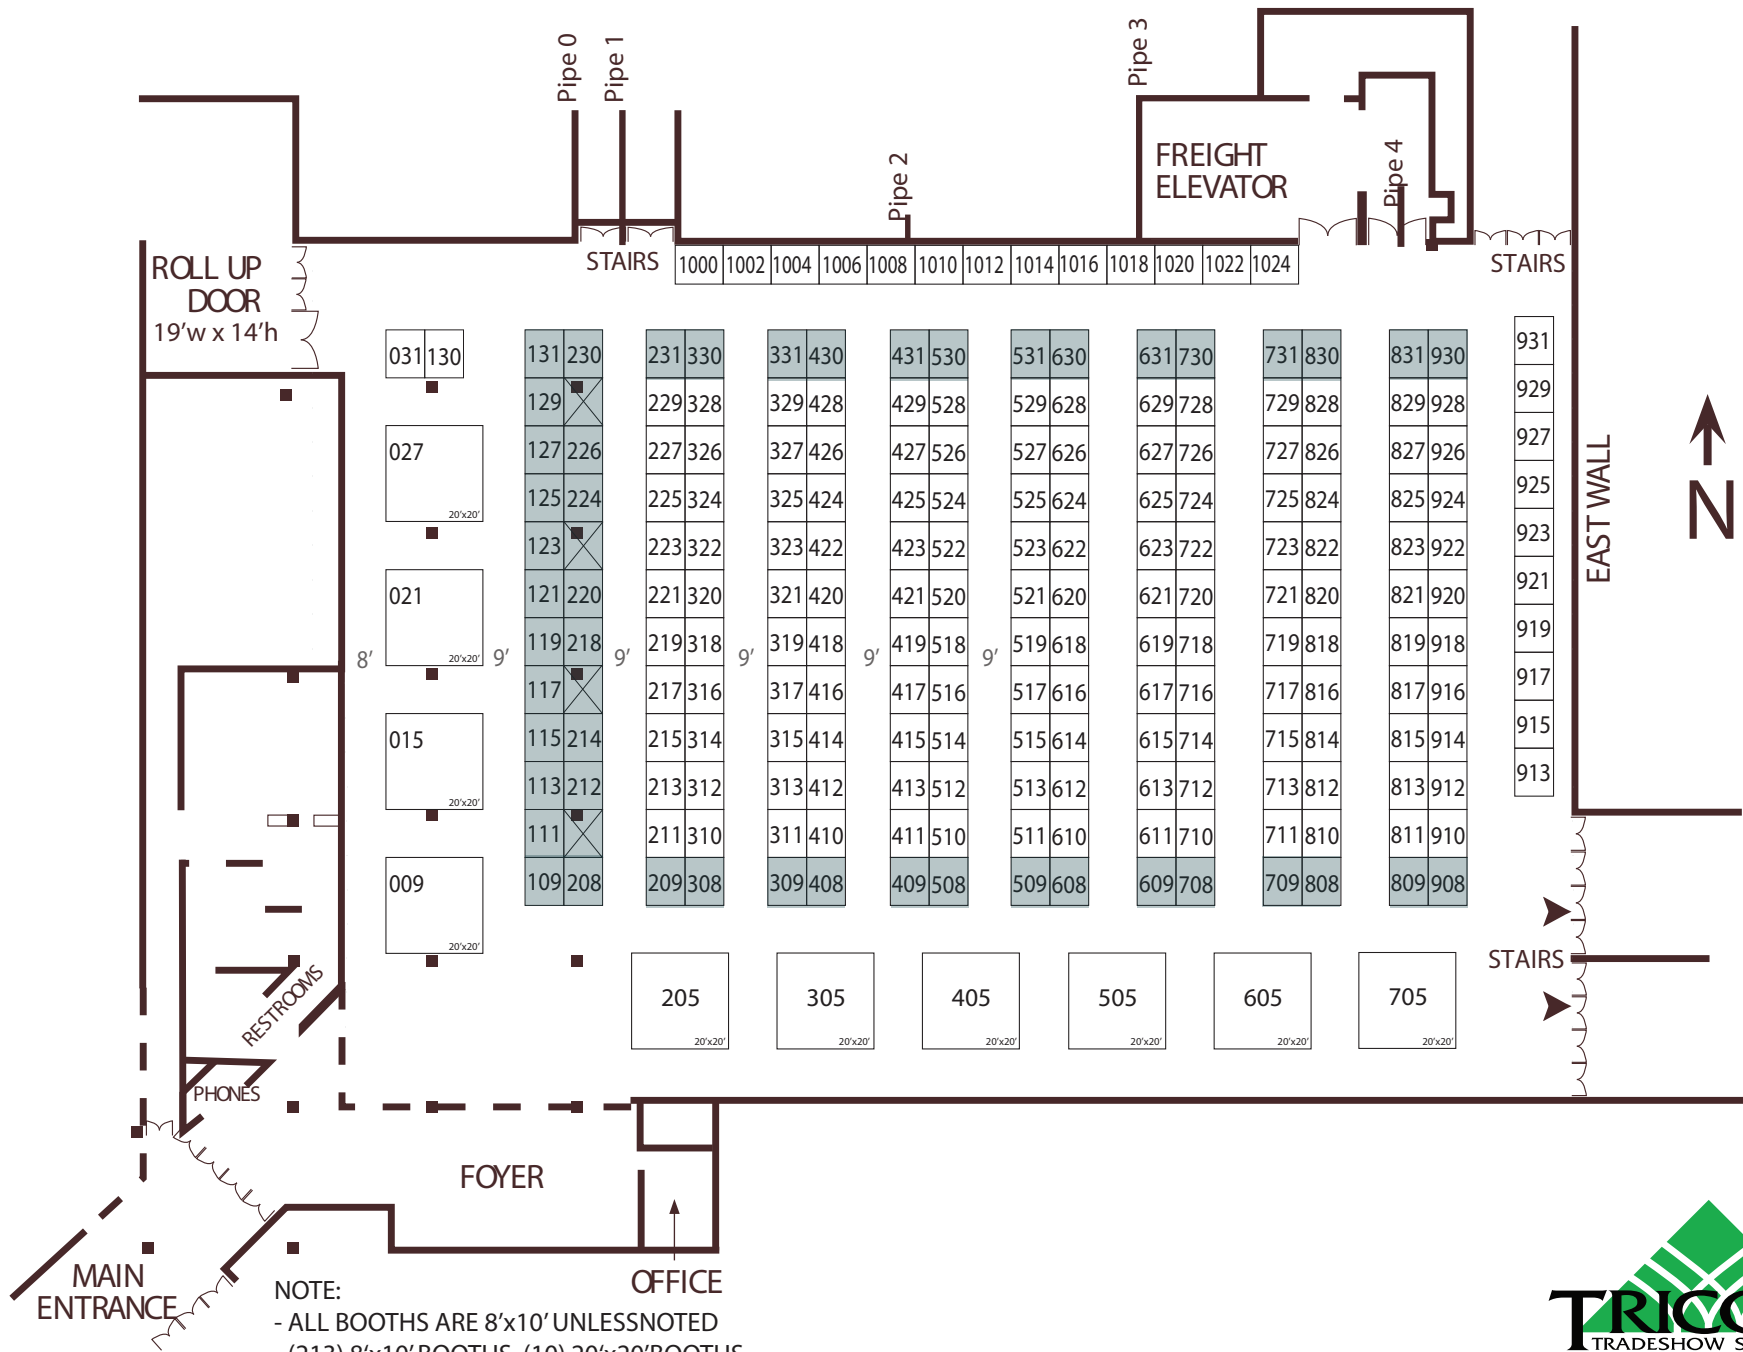

CAPCA 2019

Grand Sierra Resort & Spa - The Summit Pavilion

NOTE:
 - ALL BOOTHS ARE 8'x10' UNLESS NOTED
 - (213) 8'x10' BOOTHS, (10) 20'x20' BOOTHS
 - ALL AISLES ARE 10' WIDE UNLESS NOTED OTHERWISE